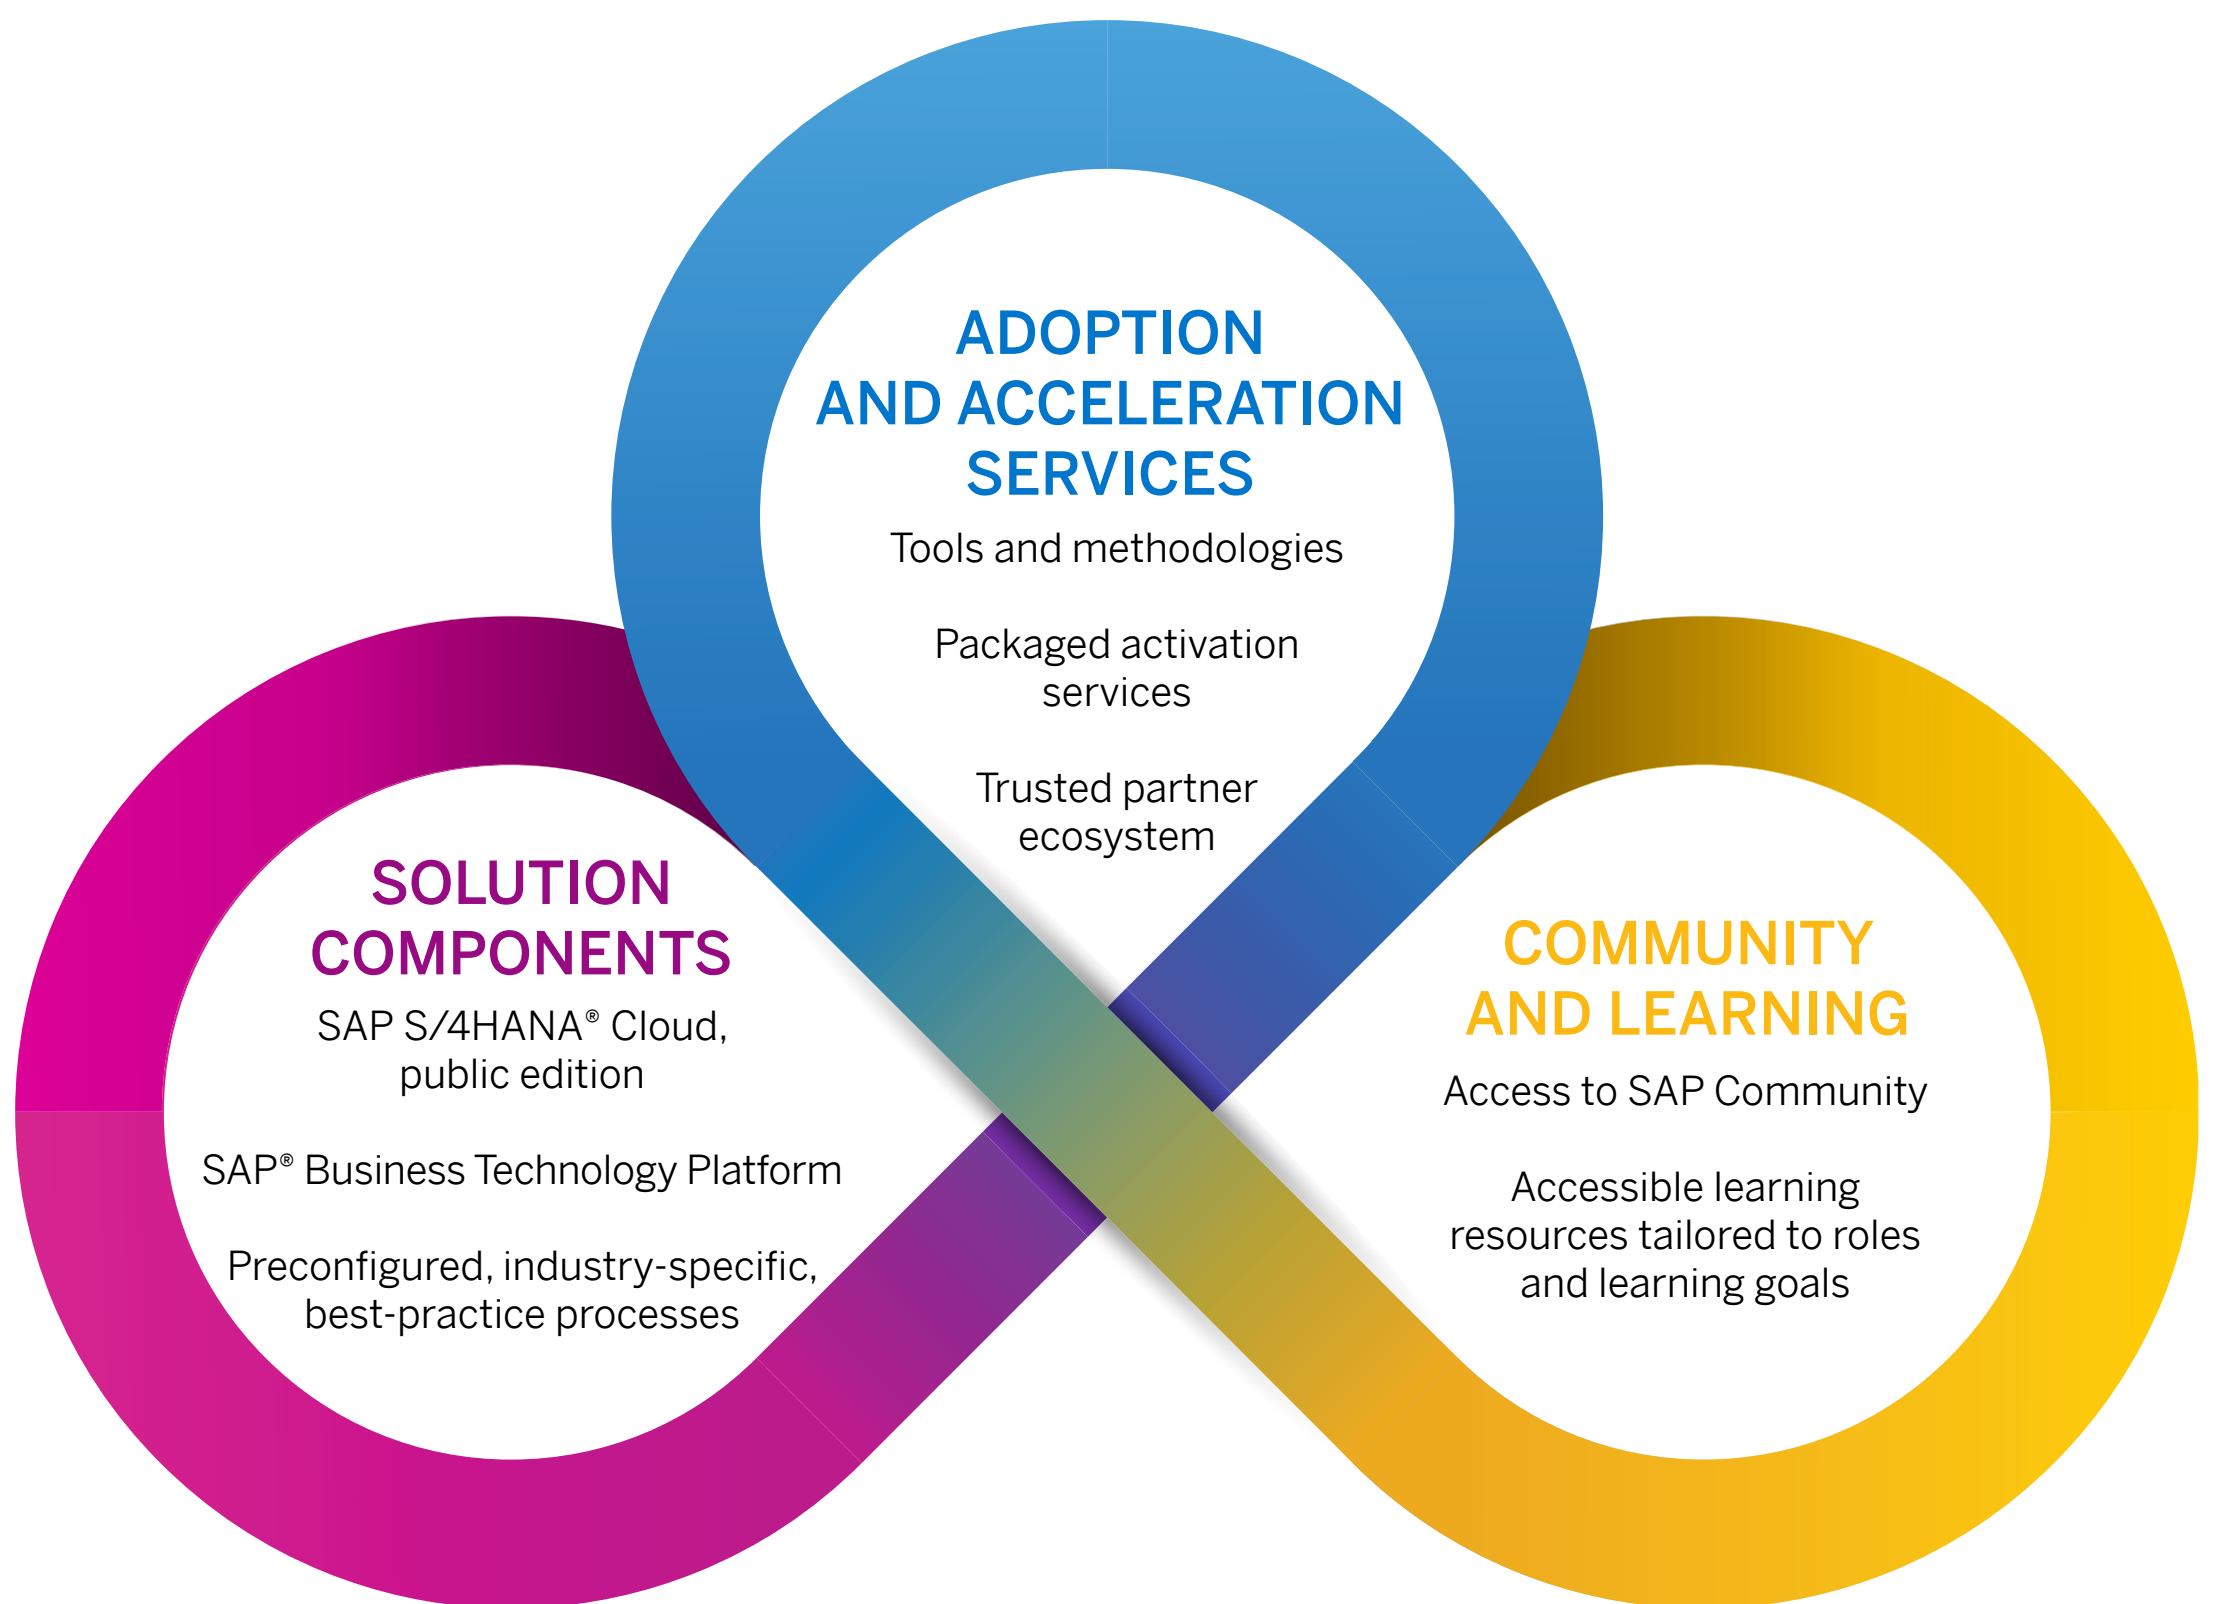

Quickly and Confidently Adopt Cloud ERP

GROW with SAP: Get the Right Solutions,
Services, and Support

What is GROW with SAP?

The GROW with SAP offering is designed to help you adopt cloud ERP with speed, predictability, and continuous innovation. It provides the solutions, best-practice support, adoption acceleration services, and community and learning to deliver a cost-effective, rapid implementation that enables you to scale into the future. GROW with SAP includes:

Key Benefits

Innovate Faster for Greater Business Agility

Simplify your move to the cloud using GROW with SAP. Read the [solution brief](#) to learn more.