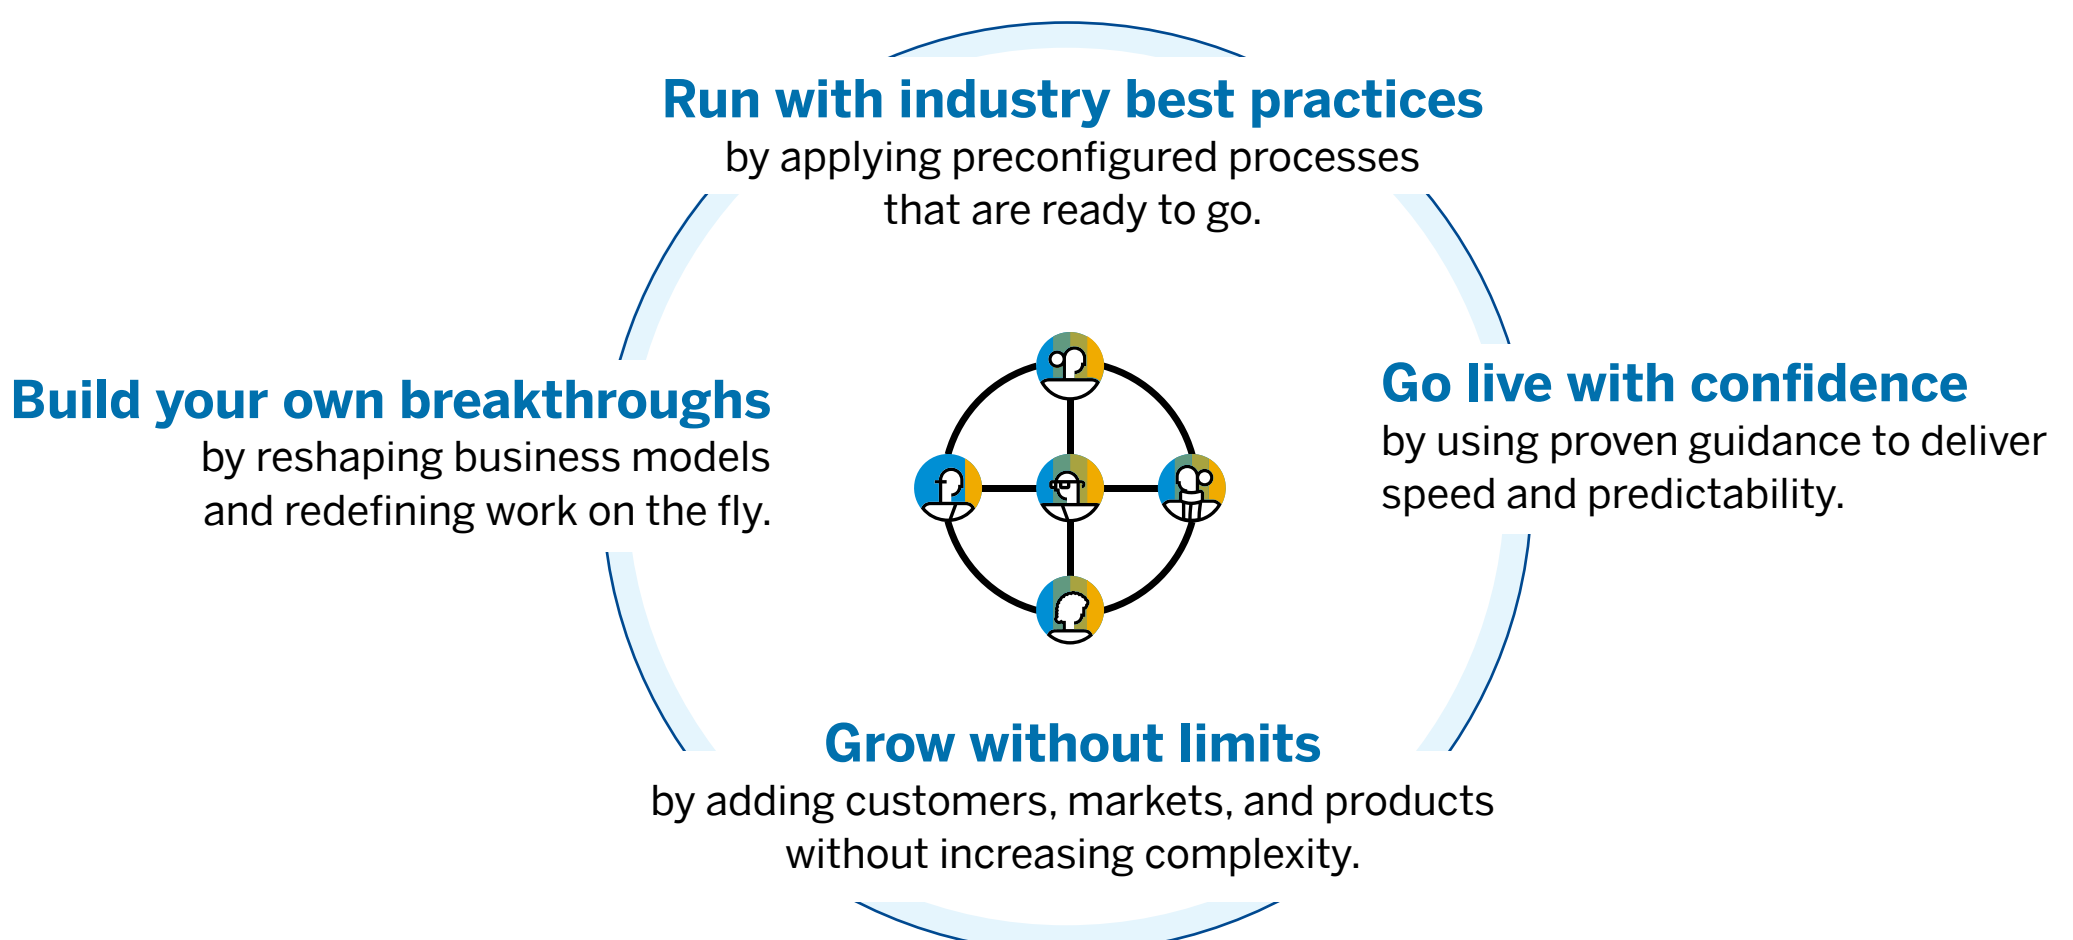

Quickly and Confidently Adopt Cloud ERP

GROW with SAP: Get the Right Solutions,
Services, and Support

What is GROW with SAP?

The GROW with SAP offering is designed to help you adopt cloud ERP with speed, predictability, and continuous innovation. It provides the solutions, best-practice support, adoption acceleration services, and community and learning to deliver a cost-effective, rapid implementation that enables you to scale into the future. GROW with SAP includes:

Key Benefits

Innovate Faster for Greater Business Agility

Simplify your move to the cloud using GROW with SAP. Read the [solution brief](#) to learn more.